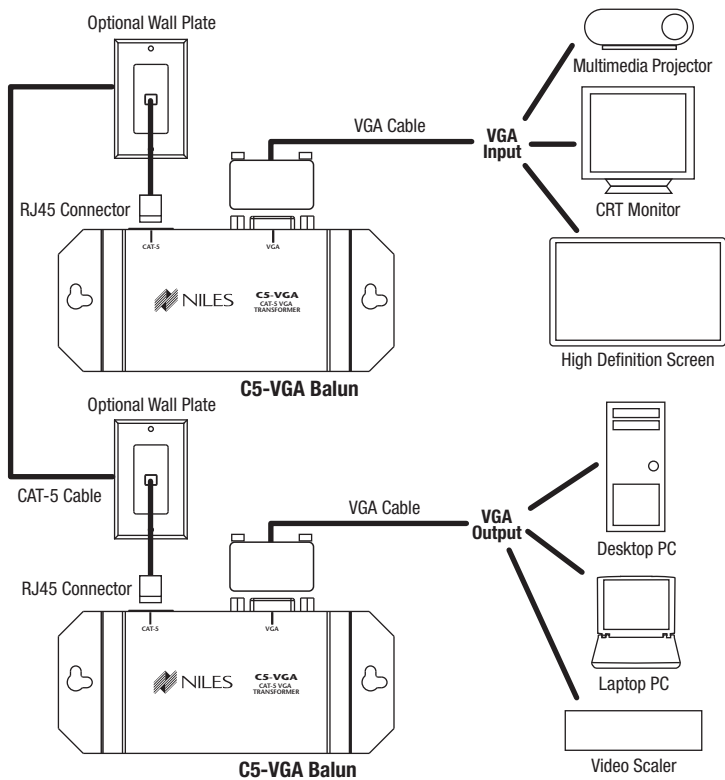

INSTALLATION

1. Turn off all power to equipment prior to installation.
2. Make all CAT-5 connections using the components shown in the diagram below.
3. Do not share any other signals on the CAT-5 cable other than the signals being extended by the CAT-5 baluns.
4. Terminate all cables as straight through T-568A terminations.
5. Using the appropriate interconnect cables connect both the source and the destination equipment to the CAT-5 baluns.
6. Once all connections have been made you may power on the equipment again.

C5-VGA Balun Connection Diagram

LIMITED WARRANTY

Niles Audio Corporation ("NILES") warrants its passive products (those not requiring AC or battery power) to the original purchaser to be free of manufacturing defects in material and workmanship for a period of ten years from the date of purchase.

This Warranty is subject to the following additional conditions and limitations. The Warranty is void and inapplicable if NILES deems that the product has been used or handled other than in accordance with the instructions provided by the manufacturer, including but not limited to damage caused by accident, mishandling, improper installation, abuse, negligence, or normal wear and tear, or any defect caused by repair to the product by anyone other than NILES or an authorized NILES dealer.

To obtain warranty service, take the unit to the nearest authorized NILES dealer, who will test the product and if necessary, forward it to NILES for service. If there are no authorized NILES dealers in your area, you must write to NILES and include your name, model and serial number of your unit, along with a brief description of the problem. A factory Return Authorization Number will be sent to you. **DO NOT RETURN ANY UNIT WITHOUT FIRST RECEIVING WRITTEN AUTHORIZATION AND SHIPPING INSTRUCTIONS FROM NILES.**

If the above conditions are met, the purchaser's sole remedy shall be to return the product to NILES, in which case NILES will repair or replace, at its sole option, the defective product without charge for parts or labor. NILES will return a unit repaired or replaced under warranty by shipping same by its usual shipping method from the factory (only) at its expense within the United States of America. **THERE ARE NO OTHER WARRANTIES, INCLUDING WITHOUT LIMITATION, EITHER EXPRESS OR IMPLIED WARRANTIES OF MERCHANTABILITY OR FITNESS FOR A PARTICULAR PURPOSE, WITH RESPECT TO THE PRODUCT.**

REPAIR OR REPLACEMENT AS PROVIDED UNDER THIS WARRANTY IS THE EXCLUSIVE REMEDY OF THE CONSUMER/PURCHASER. NILES SHALL NOT BE RESPONSIBLE FOR ANY INCIDENTAL OR CONSEQUENTIAL DAMAGES EXCEPT TO THE EXTENT PROVIDED (OR PROHIBITED) BY APPLICABLE LAW.

Some states do not allow the exclusion or limitation of incidental or consequential damages, so the above limitation may not apply to you. This warranty gives you specific legal rights, and you may also have other rights which vary from state to state.

For the name of your nearest authorized NILES dealer contact:
NILES AUDIO CORPORATION, P.O. BOX 160818, Miami, Florida 33116-0818.

Please fill in your product information and retain for your records.

Model **C5-VGA** Serial No. _____ Purchase Date _____

CAT-5 BALUNS AVAILABLE FROM NILES